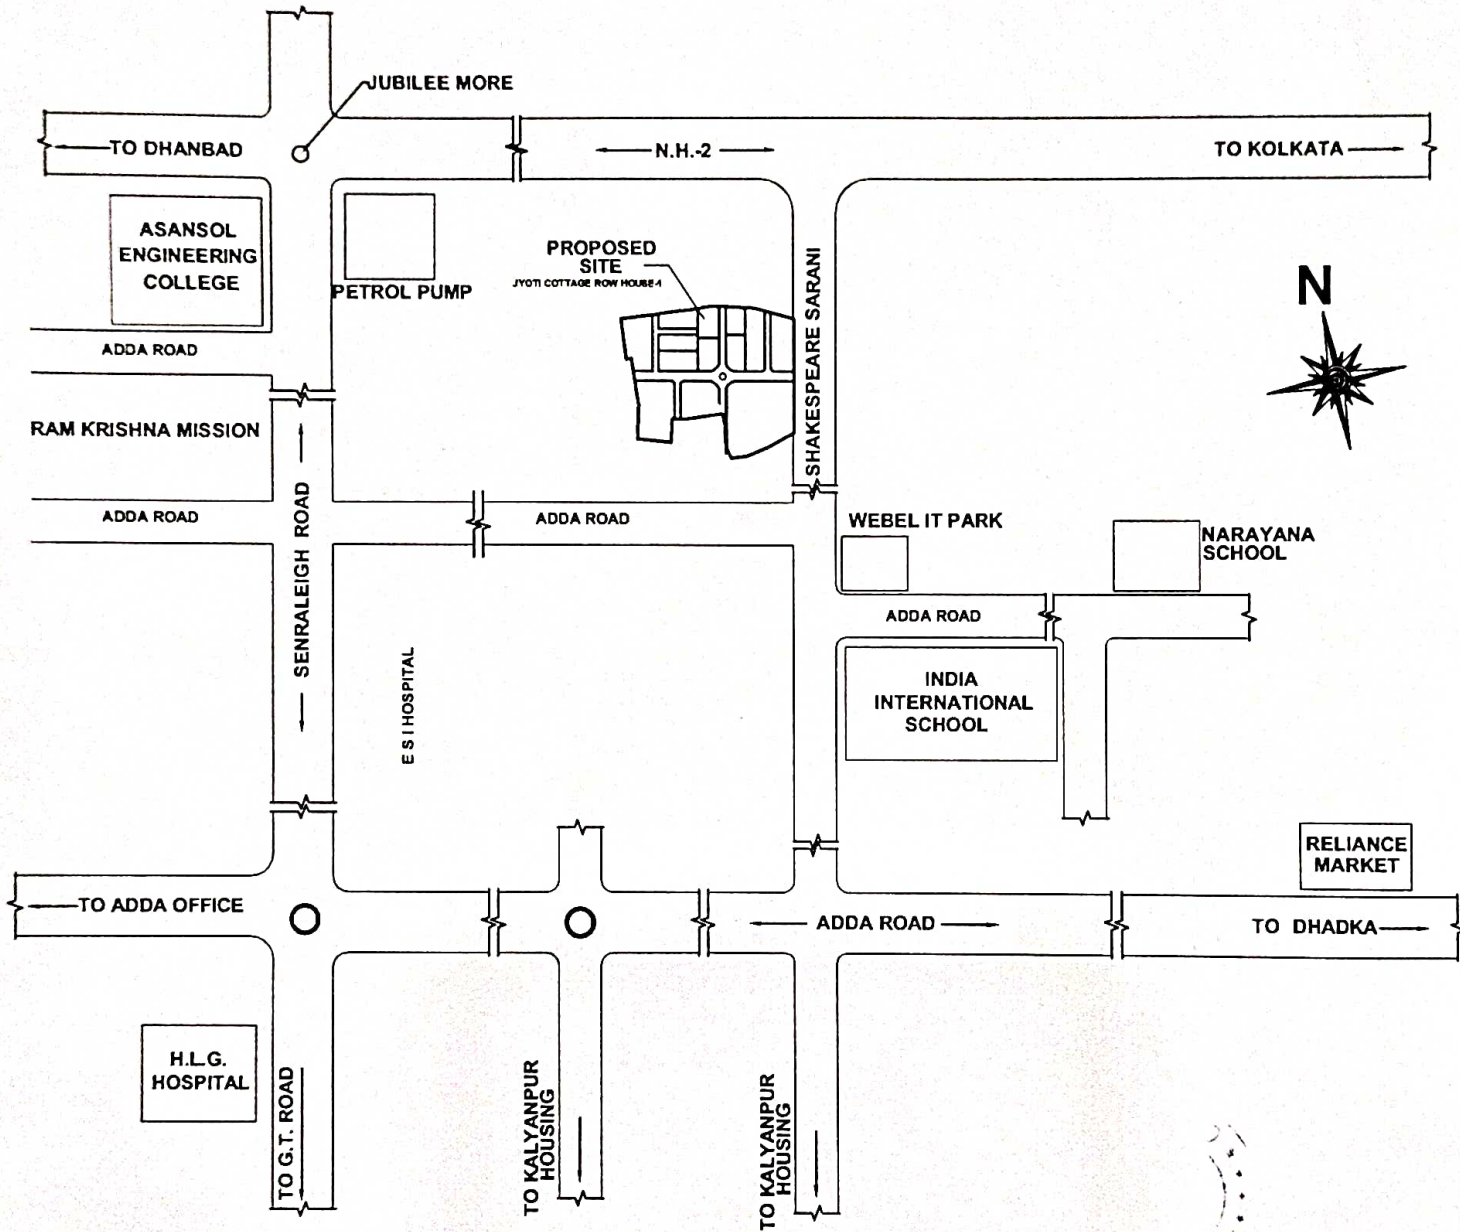

LOCATION MAP OF JYOTI COTTAGE ROW HOUSE -1

LOCATION PLAN
NOT TO SCALE

Netflex Homes Private Limited
M. J. Kalamuddin
Director